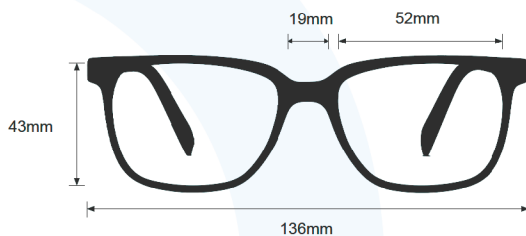

NIKE LEAD GLASSES 7158

FRAME INFORMATION

The Nike 7158 Radiation Glasses feature high quality, distortion-free SF-6 Schott glass radiation-reducing lenses with 0.75mm Pb lead equivalency protection. The radiation safety glasses Nike 7158 have clear CE Certified Lens and weight 81g. These radiation glasses Nike 7158 are prescription available. Made of high-quality plastic, it is a durable and lightweight square frame. These Nike lead glasses feature saddle bridge. These prescription Nike radiation glasses are available in Black, Bio Beige, Vintage Green, Platinum Violet.

SIZE: 52-19-140

WEIGHT: 81g

PROTECTION LEVEL: 0.75mm Pb Eq lens

COLOR: 4 colors available

MATERIAL: Plastic

SHAPE: Square

PRESCRIPTION AVAILABLE: Yes

P. 800 757 2703 | F. 800 409 4808
E. service@attenutech.com