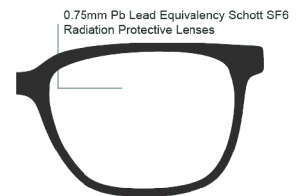

NIKE LEAD GLASSES 7158

FRAME INFORMATION

The Nike 7158 Radiation Glasses feature high quality, distortion-free SF-6 Schott glass radiation-reducing lenses with 0.75mm Pb lead equivalency protection. The radiation safety glasses Nike 7158 have clear CE Certified Lens and weight 81g. These radiation glasses Nike 7158 are prescription available. Made of high-quality plastic, it is a durable and lightweight square frame. These Nike lead glasses feature saddle bridge. These prescription Nike radiation glasses are available in Black, Bio Beige, Vintage Green, Platinum Violet.

SIZE: 52-19-140

WEIGHT: 81g

PROTECTION LEVEL: 0.75mm Pb Eq lens

COLOR: 4 colors available

MATERIAL: Plastic

SHAPE: Square

PRESCRIPTION AVAILABLE: Yes

P. 800 757 2703 | F. 800 409 4808
E. service@attenutech.com