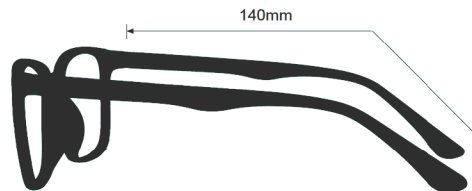

NIKE LEAD GLASSES 7158

FRAME INFORMATION

The Nike 7158 Radiation Glasses feature high quality, distortion-free SF-6 Schott glass radiation-reducing lenses with 0.75mm Pb lead equivalency protection. The radiation safety glasses Nike 7158 have clear CE Certified Lens and weight 81g. These radiation glasses Nike 7158 are prescription available. Made of high-quality plastic, it is a durable and lightweight square frame. These Nike lead glasses feature saddle bridge. These prescription Nike radiation glasses are available in Black, Bio Beige, Vintage Green, Platinum Violet.

SIZE: 52-19-140

WEIGHT: 81g

PROTECTION LEVEL: 0.75mm Pb Eq lens

COLOR: 4 colors available

MATERIAL: Plastic

SHAPE: Square

PRESCRIPTION AVAILABLE: Yes

P. 800 757 2703 | F. 800 409 4808
E. service@attenutech.com